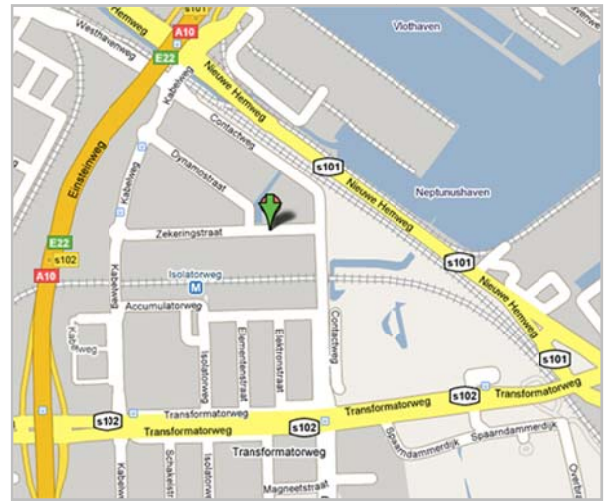

Portalyx B.V.

Zekeringstraat 17
1014 BM Amsterdam
The Netherlands
Tel: +31 (0)20 570 8979
Fax: +31 (0)20 570 8989
Web: www.portalyx.com

Driving Directions

From Schiphol Airport / Den Hague

1. From the A4/E19 follow signs for Amsterdam
2. Take the exit onto A10/E22 toward Leeuwarden/Zaanstad/Ring Amsterdam
3. Take exit s102-Westpoort 3000-9000 toward IJmuiden
4. Keep right at the fork, follow signs for s102
5. Turn right at s102/Transformatorweg (signs for s102)
6. Turn left at Kabelweg
7. At the roundabout, take the 1st exit onto Zekeringstraat
8. At the end of the Zekeringstraat turn right into the parking lot for the Alfa Piazza Business Park. Parking is free and is designated with the "OfficePlus" signs.
9. Walk towards the inside square of the buildings to find the main entrance for the OfficePlus Business Centre. It is on the ground floor of the building with a red door.

From Utrecht

1. From the A2/E35 follow signs for Amsterdam
2. Take the exit onto A10 toward Den Haag
3. Take exit s102-Westpoort 3000-9000 toward IJmuiden
4. Keep right at the fork, follow signs for s102
5. Turn right at s102/Transformatorweg (signs for s102)
6. Turn left at Kabelweg
7. At the roundabout, take the 1st exit onto Zekeringstraat
8. At the end of the Zekeringstraat turn right into the parking lot for the Alfa Piazza Business Park. Parking is free and is designated with the "OfficePlus" signs.
9. Walk towards the inside square of the buildings to find the main entrance for the OfficePlus Business Centre. It is on the ground floor of the building with a red door.